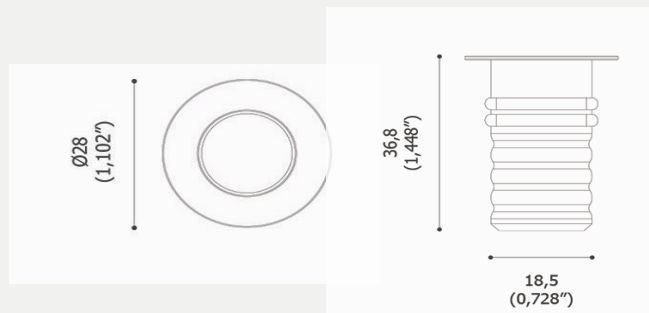

Punto

PUNTO IS A RECESSED FIXTURE SUITABLE FOR INDOOR, OUTDOOR OR UNDERWATER INSTALLATIONS.

Pathways, public squares, hotels, private homes, pools, and fountains. Wherever you need to add a little sparkle of light.

Specification	Description
Input voltage	24VDC Constant Voltage
Output power	0.5W
Luminous flux output	140 TO 180 lm/W
Rendering Index	>80
Lens Degree options	Transparent 99° or 90° opal diffuser
Material	Satin Stainless Steel
Load Resistance	Walk-over up to 500kg. (1,102 lbs)
Color options	2700K, 3000K, 3300K, 3700k,5200k, Dimmable
Chromatic Selection	3 step MacAdam
LEDs operating life	> 50,000 hours
IP rating	IP68 to 10M (32.8 ft)
Cable	For pool applications 5M (16.4 ft)
Dimensions	FACE 1.102" x 1.448"H-Base OD 0.728"
Recessing box	2.36" x 0.94" or with draining 3.54" x 3.54"
Certifications	cULus swimming pools
Feature	Square or round face
Installation	Wall or ground in recessing box Wet niche for pools
Weight	75gm (2.64 oz.)