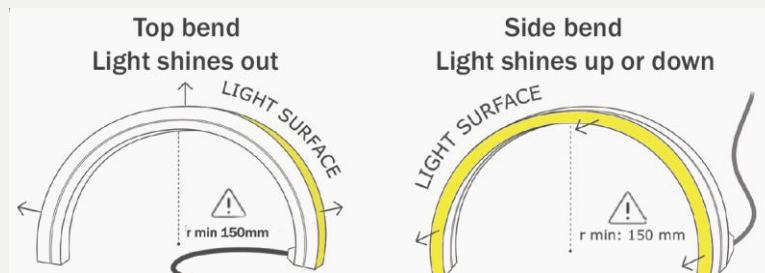

# Flexi P

**PROFESIONAL FLEXIBLE LINEAR LED  
WHITES, RGB, OR RGBW- 24VDC  
TOP OR SIDE BEND AVAILABLE**

Flexi P is designed for curved or straight installations to enhance building facades, restaurants, hotels, columns, fountains, indoors and out. Installation is simple using our SS clips. It is possible to cut the light fixtures and seal with the end caps on site but we cannot guarantee the IP rating unless sealed at the factory.

## Description

Input voltage	24VDC- Constant voltage
Wattage-RGB-DMX version	20" 9W, 39" 18W, 79" 36W, 197" 90W
White color options	2700k, 3000k,3500k,4500k
Wattage white options	20" 5W, 39"10W, 79" 20W, 197"50W- ON/OFF-Dimmable
Rendering Index	>80
Luminous efficiency	98 lm/W
Lens Degree options	Narrow beam 11°, 15°, medium beam22°,27°,30°, wide beam 37°,42°,45°
Body	Flexible resin encapsulated- UV resistant
Radius	Flexible radius to 150mm ( 5.9")
Chromatic Selection	3 step MacAdam
IP rating	IP66/IP68 IK08- recommend above water line for long term installation
Dimensions	12mm (0.472" )W x 33mm(1.299") H
Certifications	cULus 969, CSA22.2 no.89 ,UL8750, UL676
Installation	SS spring type clips - 16mm (0.629")W x 6.2mm(0.244") recommended spacing every 250mm (9.84")
Weight per meter	300g. (10.58oz)

510 - 1010 - 2010 - 5010  
(20,078" - 39,763" - 79,133" - 197,244")

minimum radius  
150 mm (5,9")

Examples of proper and improper use

ACCESSORIES

**ACC.0189.0**

fixing spring (5 pieces package)

**ACC.0266.0**