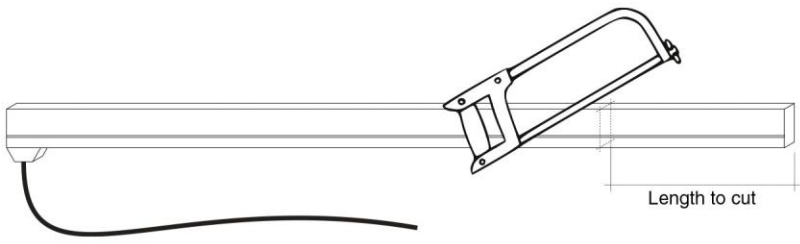

# Flexi P

**PROFESIONAL FLEXIBLE LINEAR LED  
WHITES, RGB, OR RGBW- 24VDC  
TOP OR SIDE BEND AVAILABLE**

Flexi P is designed for curved or straight installations to enhance building facades, restaurants, hotels, columns, fountains, indoors and out. Installation is simple using our SS clips. It is possible to cut the light fixtures and seal with the end caps on site but we cannot guarantee the IP rating unless sealed at the factory.

## Description

Input voltage	24VDC- Constant voltage
Wattage-RGB-DMX version	20" 9W, 39" 18W, 79" 36W, 197" 90W
White color options	2700k, 3000k,3500k,4500k
Wattage white options	20" 5W, 39"10W, 79" 20W, 197"50W- ON/OFF-Dimmable
Rendering Index	>80
Luminous efficiency	98 lm/W
Lens Degree options	Narrow beam 11°, 15°, medium beam22°,27°,30°, wide beam 37°,42°,45°
Body	Flexible resin encapsulated- UV resistant
Radius	Flexible radius to 150mm ( 5.9")
Chromatic Selection	3 step MacAdam
IP rating	IP66/IP68 IK08- recommend above water line for long term installation
Dimensions	12mm (0.472" )W x 33mm(1.299") H
Certifications	cULus 969, CSA22.2 no.89 ,UL8750, UL676
Installation	SS spring type clips - 16mm (0.629")W x 6.2mm(0.244") recommended spacing every 250mm (9.84")
Weight per meter	300g. (10.58oz)

510 - 1010 - 2010 - 5010  
(20,078" - 39,763" - 79,133" - 197,244")

minimum radius  
150 mm (5,9")

Examples of proper and improper use

ACCESSORIES

**ACC.0189.0**

fixing spring (5 pieces package)

**ACC.0266.0**

minimum radius  
150 mm (5,9'')

Examples of proper and improper use

ACCESSORIES

**ACC.0216.0**  
fixing spring (5 pieces package)

**ACC.0266.0**  
sealing kit with gun  
Including: a dispensing gun, one cartridge of bi-component fast resin, two mixing spouts, two containing elements for resin.