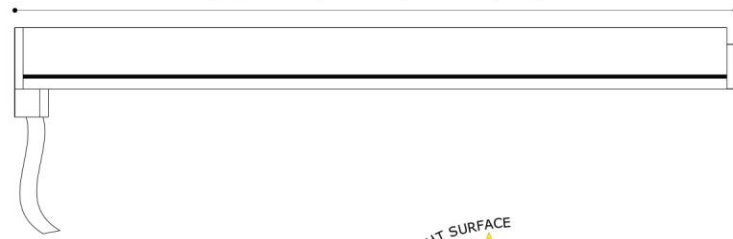

510 - 1010 - 2010 - 5010
(20,078" - 39,763" - 79,133" - 197,244")

minimum radius
150 mm (5,9")