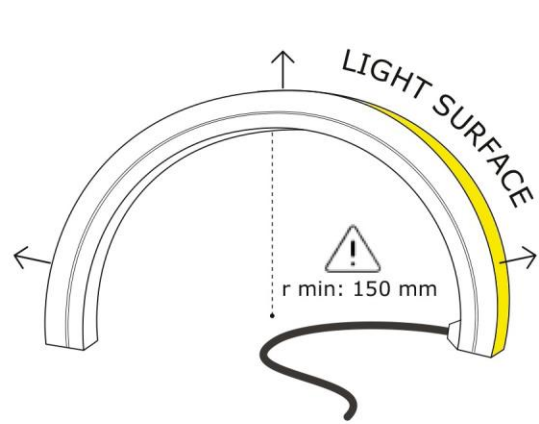

minimum radius
150 mm (5,9'')