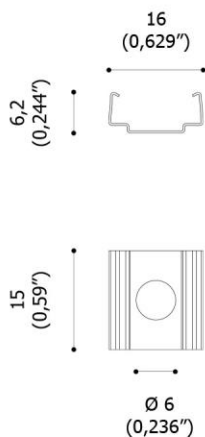

## Description

Input voltage	24VDC- Constant voltage
Wattage-RGB-DMX version	20" 9W, 39" 18W, 79" 36W, 197" 90W
White color options	2700k, 3000k,3500k,4500k
Wattage white options	20" 5W, 39"10W, 79" 20W, 197"50W- ON/OFF-Dimmable
Rendering Index	>80
Luminous efficiency	98 lm/W
Lens Degree options	Narrow beam 11°, 15°, medium beam22°,27°,30°, wide beam 37°,42°,45°
Body	Flexible resin encapsulated- UV resistant
Radius	Flexible radius to 150mm ( 5.9")
Chromatic Selection	3 step MacAdam
IP rating	IP66/IP68 IK08- recommend above water line for long term installation
Dimensions	12mm (0.472" )W x 33mm(1.299") H
Certifications	cULus 969, CSA22.2 no.89 ,UL8750, UL676
Installation	SS spring type clips - 16mm (0.629")W x 6.2mm(0.244") recommended spacing every 250mm (9.84")
Weight per meter	300g. (10.58oz)

510 - 1010 - 2010 - 5010  
(20,078" - 39,763" - 79,133" - 197,244")

minimum radius  
150 mm (5,9")

Examples of proper and improper use

ACCESSORIES

**ACC.0189.0**

fixing spring (5 pieces package)

**ACC.0266.0**