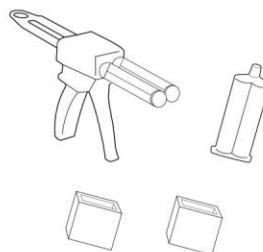

# Flexi P

**PROFESIONAL FLEXIBLE LINEAR LED  
WHITES, RGB, OR RGBW- 24VDC  
TOP OR SIDE BEND AVAILABLE**

Flexi P is designed for curved or straight installations to enhance building facades, restaurants, hotels, columns, fountains, indoors and out. Installation is simple using our SS clips. It is possible to cut the light fixtures and seal with the end caps on site but we cannot guarantee the IP rating unless sealed at the factory.

## Description

Input voltage	24VDC- Constant voltage
Wattage-RGB-DMX version	20" 9W, 39" 18W, 79" 36W, 197" 90W
White color options	2700k, 3000k,3500k,4500k
Wattage white options	20" 5W, 39"10W, 79" 20W, 197"50W- ON/OFF-Dimmable
Rendering Index	>80
Luminous efficiency	98 lm/W
Lens Degree options	Narrow beam 11°, 15°, medium beam22°,27°,30°, wide beam 37°,42°,45°
Body	Flexible resin encapsulated- UV resistant
Radius	Flexible radius to 150mm ( 5.9")
Chromatic Selection	3 step MacAdam
IP rating	IP66/IP68 IK08- recommend above water line for long term installation
Dimensions	12mm (0.472" )W x 33mm(1.299") H
Certifications	cULus 969, CSA22.2 no.89 ,UL8750, UL676
Installation	SS spring type clips - 16mm (0.629")W x 6.2mm(0.244") recommended spacing every 250mm (9.84")
Weight per meter	300g. (10.58oz)

510 - 1010 - 2010 - 5010  
(20,078" - 39,763" - 79,133" - 197,244")

minimum radius  
150 mm (5,9")

Examples of proper and improper use

ACCESSORIES

**ACC.0189.0**

fixing spring (5 pieces package)

**ACC.0266.0**

Sealing kit with gun  
Including: a dispensing gun, one cartridge of bi-component fast resin, two mixing spouts, two containing elements for resin

**ACC.0267.0**

Sealing kit  
Including: one cartridge of bi-component fast resin, two mixing spouts, two containing elements for resin.