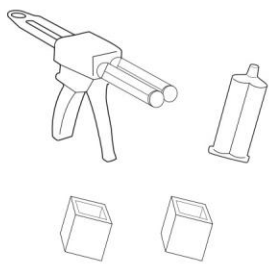

# Flexi P

**PROFESIONAL FLEXIBLE LINEAR LED  
WHITES, RGB, OR RGBW- 24VDC  
TOP OR SIDE BEND AVAILABLE**

Flexi P is designed for curved or straight installations to enhance building facades, restaurants, hotels, columns, fountains, indoors and out. Installation is simple using our SS clips. It is possible to cut the light fixtures and seal with the end caps on site but we cannot guarantee the IP rating unless sealed at the factory.

Sealing kit with gun  
Including: a dispensing gun, one cartridge of bi-component fast resin, two mixing spouts, two containing elements for resin

**ACC.0267.0**

Sealing kit  
Including: one cartridge of bi-component fast resin, two mixing spouts, two containing elements for resin.

minimum radius  
150 mm (5,9'')

Examples of proper and improper use

ACCESSORIES

**ACC.0216.0**  
fixing spring (5 pieces package)

**ACC.0266.0**  
sealing kit with gun  
Including: a dispensing gun, one cartridge of bi-component fast resin, two mixing spouts, two containing elements for resin.

**ACC.0267.0**  
sealing kit  
Including: one cartridge of bi-component fast resin, two mixing spouts, two containing elements for resin.