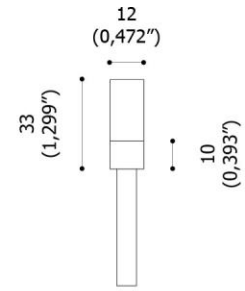

# Flexi P

**PROFESIONAL FLEXIBLE LINEAR LED  
WHITES, RGB, OR RGBW- 24VDC  
TOP OR SIDE BEND AVAILABLE**

Flexi P is designed for curved or straight installations to enhance building facades, restaurants, hotels, columns, fountains, indoors and out. Installation is simple using our SS clips. It is possible to cut the light fixtures and seal with the end caps on site but we cannot guarantee the IP rating unless sealed at the factory.

## Specification

## Description

Input voltage	24VDC- Constant voltage
Wattage-RGB-DMX version	20" 9W, 39" 18W, 79" 36W, 197" 90W
White color options	2700k, 3000k,3500k,4500k
Wattage white options	20" 5W, 39"10W, 79" 20W, 197"50W- ON/OFF-Dimmable
Rendering Index	>80
Luminous efficiency	98 lm/W
Lens Degree options	Narrow beam 11°, 15°, medium beam22°,27°,30°, wide beam 37°,42°,45°
Body	Flexible resin encapsulated- UV resistant
Radius	Flexible radius to 150mm ( 5.9")
Chromatic Selection	3 step MacAdam
IP rating	IP66/IP68 IK08- recommend above water line for long term installation
Dimensions	12mm (0.472" )W x 33mm(1.299") H
Certifications	cULus 969, CSA22.2 no.89 ,UL8750, UL676
Installation	SS spring type clips - 16mm (0.629")W x 6.2mm(0.244") recommended spacing every 250mm (9.84")
Weight per meter	300g. (10.58oz)

510 - 1010 - 2010 - 5010  
(20,078" - 39,763" - 79,133" - 197,244")

minimum radius  
150 mm (5,9")

Examples of proper and improper use

ACCESSORIES

**ACC.0189.0**

fixing spring (5 pieces package)

**ACC.0266.0**