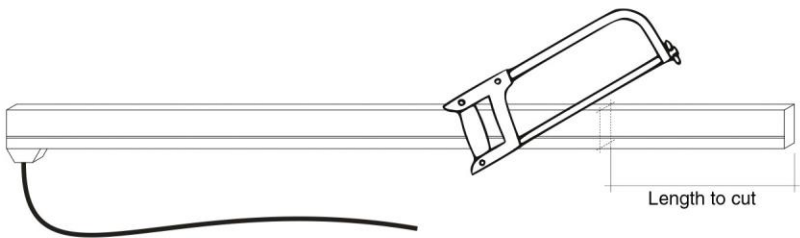

# Flexi P

**PROFESIONAL FLEXIBLE LINEAR LED  
WHITES, RGB, OR RGBW- 24VDC  
TOP OR SIDE BEND AVAILABLE**

Flexi P is designed for curved or straight installations to enhance building facades, restaurants, hotels, columns, fountains, indoors and out. Installation is simple using our SS clips. It is possible to cut the light fixtures and seal with the end caps on site but we cannot guarantee the IP rating unless sealed at the factory.

## Description

Input voltage	24VDC- Constant voltage
Wattage-RGB-DMX version	20" 9W, 39" 18W, 79" 36W, 197" 90W
White color options	2700k, 3000k,3500k,4500k
Wattage white options	20" 5W, 39"10W, 79" 20W, 197"50W- ON/OFF-Dimmable
Rendering Index	>80
Luminous efficiency	98 lm/W
Lens Degree options	Narrow beam 11°, 15°, medium beam22°,27°,30°, wide beam 37°,42°,45°
Body	Flexible resin encapsulated- UV resistant
Radius	Flexible radius to 150mm ( 5.9")
Chromatic Selection	3 step MacAdam
IP rating	IP66/IP68 IK08- recommend above water line for long term installation
Dimensions	12mm (0.472" )W x 33mm(1.299") H
Certifications	cULus 969, CSA22.2 no.89 ,UL8750, UL676
Installation	SS spring type clips - 16mm (0.629")W x 6.2mm(0.244") recommended spacing every 250mm (9.84")
Weight per meter	300g. (10.58oz)

510 - 1010 - 2010 - 5010  
(20,078" - 39,763" - 79,133" - 197,244")

minimum radius  
150 mm (5,9")

Examples of proper and improper use

ACCESSORIES

**ACC.0189.0**

fixing spring (5 pieces package)

**ACC.0266.0**