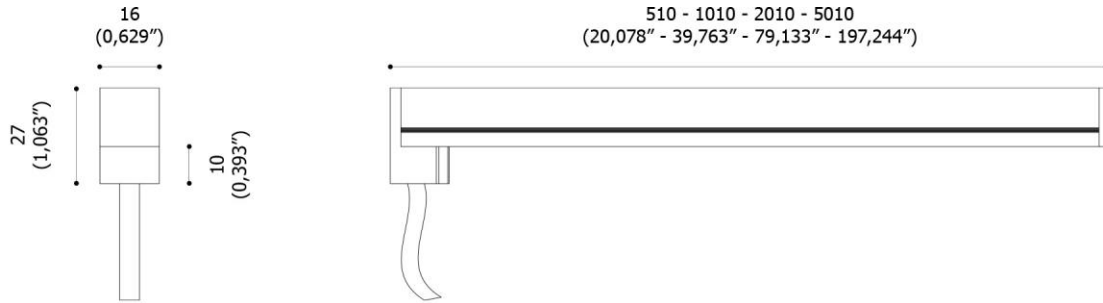

minimum radius
150 mm (5,9'')