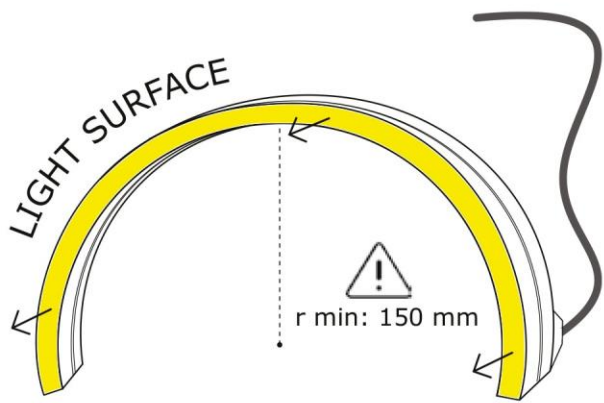

# Flexi P

**PROFESIONAL FLEXIBLE LINEAR LED  
WHITES, RGB, OR RGBW- 24VDC  
TOP OR SIDE BEND AVAILABLE**

Flexi P is designed for curved or straight installations to enhance building facades, restaurants, hotels, columns, fountains, indoors and out. Installation is simple using our SS clips. It is possible to cut the light fixtures and seal with the end caps on site but we cannot guarantee the IP rating unless sealed at the factory.

## Specification

## Description

Input voltage	24VDC- Constant voltage
Wattage-RGB-DMX version	20" 9W, 39" 18W, 79" 36W, 197" 90W
White color options	2700k, 3000k,3500k,4500k
Wattage white options	20" 5W, 39"10W, 79" 20W, 197"50W- ON/OFF-Dimmable
Rendering Index	>80
Luminous efficiency	98 lm/W
Lens Degree options	Narrow beam 11°, 15°, medium beam22°,27°,30°, wide beam 37°,42°,45°
Body	Flexible resin encapsulated- UV resistant
Radius	Flexible radius to 150mm ( 5.9")
Chromatic Selection	3 step MacAdam
IP rating	IP66/IP68 IK08- recommend above water line for long term installation
Dimensions	12mm (0.472" )W x 33mm(1.299") H
Certifications	cULus 969, CSA22.2 no.89 ,UL8750, UL676
Installation	SS spring type clips - 16mm (0.629")W x 6.2mm(0.244") recommended spacing every 250mm (9.84")
Weight per meter	300g. (10.58oz)

510 - 1010 - 2010 - 5010  
(20,078" - 39,763" - 79,133" - 197,244")

minimum radius  
150 mm (5,9")

Examples of proper and improper use

ACCESSORIES

**ACC.0189.0**

fixing spring (5 pieces package)

**ACC.0266.0**