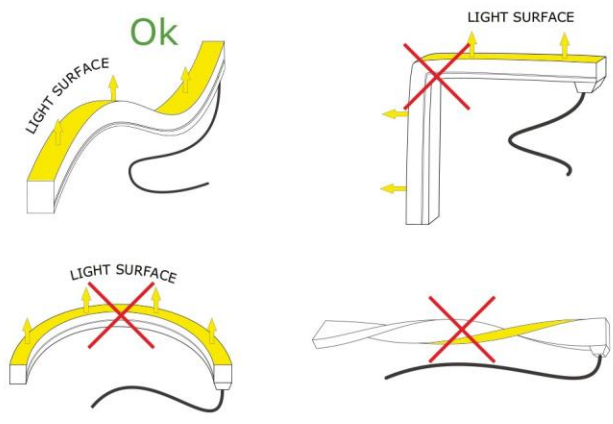

# Flexi P

**PROFESIONAL FLEXIBLE LINEAR LED  
WHITES, RGB, OR RGBW- 24VDC  
TOP OR SIDE BEND AVAILABLE**

Flexi P is designed for curved or straight installations to enhance building facades, restaurants, hotels, columns, fountains, indoors and out. Installation is simple using our SS clips. It is possible to cut the light fixtures and seal with the end caps on site but we cannot guarantee the IP rating unless sealed at the factory.

## Description

Input voltage	24VDC- Constant voltage
Wattage-RGB-DMX version	20" 9W, 39" 18W, 79" 36W, 197" 90W
White color options	2700k, 3000k,3500k,4500k
Wattage white options	20" 5W, 39"10W, 79" 20W, 197"50W- ON/OFF-Dimmable
Rendering Index	>80
Luminous efficiency	98 lm/W
Lens Degree options	Narrow beam 11°, 15°, medium beam22°,27°,30°, wide beam 37°,42°,45°
Body	Flexible resin encapsulated- UV resistant
Radius	Flexible radius to 150mm ( 5.9")
Chromatic Selection	3 step MacAdam
IP rating	IP66/IP68 IK08- recommend above water line for long term installation
Dimensions	12mm (0.472" )W x 33mm(1.299") H
Certifications	cULus 969, CSA22.2 no.89 ,UL8750, UL676
Installation	SS spring type clips - 16mm (0.629")W x 6.2mm(0.244") recommended spacing every 250mm (9.84")
Weight per meter	300g. (10.58oz)

510 - 1010 - 2010 - 5010  
(20,078" - 39,763" - 79,133" - 197,244")

minimum radius  
150 mm (5,9")

Examples of proper and improper use

ACCESSORIES

**ACC.0189.0**

fixing spring (5 pieces package)

**ACC.0266.0**

minimum radius  
150 mm (5,9'')

Examples of proper and improper use

ACCESSORIES

**ACC.0216.0**  
fixing spring (5 pieces package)

**ACC.0266.0**  
sealing kit with gun  
Including: a dispensing gun, one cartridge of bi-component fast resin, two mixing spouts, two containing elements for resin.