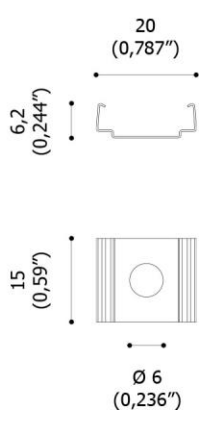

## Description

Input voltage	24VDC- Constant voltage
Wattage-RGB-DMX version	20" 9W, 39" 18W, 79" 36W, 197" 90W
White color options	2700k, 3000k,3500k,4500k
Wattage white options	20" 5W, 39"10W, 79" 20W, 197"50W- ON/OFF-Dimmable
Rendering Index	>80
Luminous efficiency	98 lm/W
Lens Degree options	Narrow beam 11°, 15°, medium beam22°,27°,30°, wide beam 37°,42°,45°
Body	Flexible resin encapsulated- UV resistant
Radius	Flexible radius to 150mm ( 5.9")
Chromatic Selection	3 step MacAdam
IP rating	IP66/IP68 IK08- recommend above water line for long term installation
Dimensions	12mm (0.472" )W x 33mm(1.299") H
Certifications	cULus 969, CSA22.2 no.89 ,UL8750, UL676
Installation	SS spring type clips - 16mm (0.629")W x 6.2mm(0.244") recommended spacing every 250mm (9.84")
Weight per meter	300g. (10.58oz)

510 - 1010 - 2010 - 5010  
(20,078" - 39,763" - 79,133" - 197,244")

minimum radius  
150 mm (5,9")

Examples of proper and improper use

ACCESSORIES

**ACC.0189.0**

fixing spring (5 pieces package)

**ACC.0266.0**

minimum radius  
150 mm (5,9'')

Examples of proper and improper use

ACCESSORIES

**ACC.0216.0**  
fixing spring (5 pieces package)

**ACC.0266.0**  
sealing kit with gun  
Including: a dispensing gun, one cartridge of bi-component fast resin, two mixing spouts, two containing elements for resin.