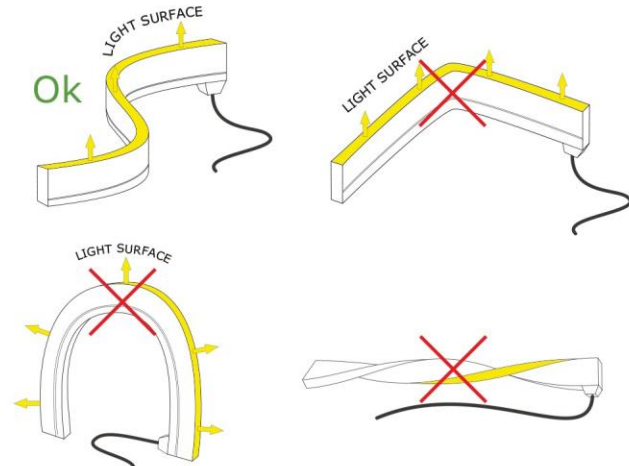

# Flexi P

**PROFESIONAL FLEXIBLE LINEAR LED  
WHITES, RGB, OR RGBW- 24VDC  
TOP OR SIDE BEND AVAILABLE**

Flexi P is designed for curved or straight installations to enhance building facades, restaurants, hotels, columns, fountains, indoors and out. Installation is simple using our SS clips. It is possible to cut the light fixtures and seal with the end caps on site but we cannot guarantee the IP rating unless sealed at the factory.

## Description

Input voltage	24VDC- Constant voltage
Wattage-RGB-DMX version	20" 9W, 39" 18W, 79" 36W, 197" 90W
White color options	2700k, 3000k,3500k,4500k
Wattage white options	20" 5W, 39"10W, 79" 20W, 197"50W- ON/OFF-Dimmable
Rendering Index	>80
Luminous efficiency	98 lm/W
Lens Degree options	Narrow beam 11°, 15°, medium beam22°,27°,30°, wide beam 37°,42°,45°
Body	Flexible resin encapsulated- UV resistant
Radius	Flexible radius to 150mm ( 5.9")
Chromatic Selection	3 step MacAdam
IP rating	IP66/IP68 IK08- recommend above water line for long term installation
Dimensions	12mm (0.472" )W x 33mm(1.299") H
Certifications	cULus 969, CSA22.2 no.89 ,UL8750, UL676
Installation	SS spring type clips - 16mm (0.629")W x 6.2mm(0.244") recommended spacing every 250mm (9.84")
Weight per meter	300g. (10.58oz)

510 - 1010 - 2010 - 5010  
(20,078" - 39,763" - 79,133" - 197,244")

minimum radius  
150 mm (5,9")

Examples of proper and improper use

ACCESSORIES

**ACC.0189.0**

fixing spring (5 pieces package)

**ACC.0266.0**