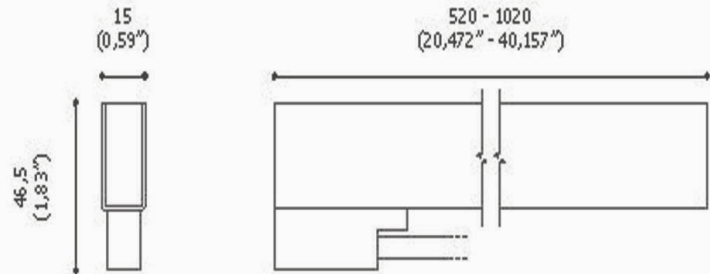

EK 1

EK 1 IS A LINEAR SYSTEM THAT IS SUITED FOR INDOOR, OUTDOOR OR SUBMERSED APPLICATIONS .

Consider this beautiful accent strip of light for hotels, nightclubs and casinos, steps, in or surrounding fountains and pools. The optional aluminum recessing box for out of water installations offers additional lengths of 59" and 79" in whites and RGB

Specification

Description

Input voltage	24VDC- Constant voltage
LED color options	2700k, 3000k,3300k,3700k,5200k,RGB, RGB CHASE
Wattage options	20.4" 8W, 40.15"15W, - ON/OFF-Dimmable white
Rendering Index	>80
Luminous efficiency	140 TO 180 lm/W
Lens Degree options	Transparent (45°) - opal diffused (109°)
Body	Satin 316L Stainless Steel
Recessing box	316L Stainless Steel...
Chromatic Selection	3 step MacAdam
IP rating	IP68 -30M (98.4FT)
Dimensions	In trimless recessing box 67.3mm(2.64")H X 36.2mm(1.42")W
Lengths	520mm (20.47"), 1020mm (40.15")
Installation	Recessed in wall, floor or submersed
Static load resistance	2000kg (4,409 lbs)- IK10
Weight per meter	1100g (38.80oz)
Certifications	cULus 969, CSA22.2 no.89 ,UL8750, UL676