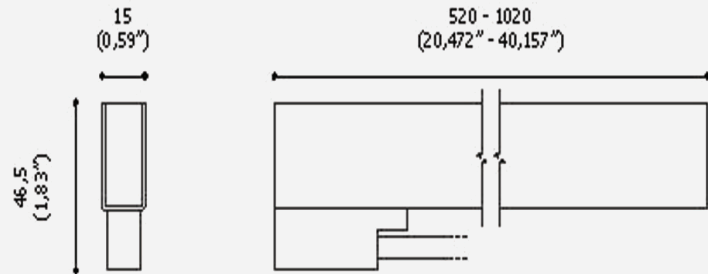

Celebrity 1

CELEBRITY 1 IS A LINEAR SYSTEM THAT IS SUITED FOR INDOOR, OUTDOOR OR SUBMERSED APPLICATIONS.

Consider this beautiful accent strip of light for hotels, nightclubs and casinos, steps, in or surrounding fountains and pools. The optional aluminum recessing box for out of water installations offers additional lengths of 59" and 79" in whites and RGB

Specification	Description
Input voltage	24VDC- Constant voltage
LED color options	2700k, 3000k,3300k,3700k,5200k,RGB, RGB CHASE
Wattage options	20.4" 8W, 40.15"15W, - ON/OFF-Dimmable white
Rendering Index	>80
Luminous efficiency	140 TO 180 lm/W
Lens Degree options	Transparent (45°) - opal diffused (109°)
Body	Satin 316L Stainless Steel
Recessing box	316L Stainless Steel...
Chromatic Selection	3 step MacAdam
IP rating	IP68 -30M (98.4FT)
Dimensions	In trimless recessing box 67.3mm(2.64")H X 36.2mm(1.42")W
Lengths	520mm (20.47"), 1020mm (40.15")
Installation	Recessed in wall, floor or submersed
Static load resistance	2000kg (4,409 lbs)- IK10
Weight per meter	1100g (38.80oz)
Certifications	cULus 969, CSA22.2 no.89 ,UL8750, UL676