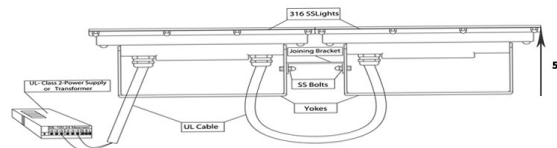

# UL316-Linear-RW

**36W (9 X 4W) - RGBW - 12VAC/24VDC**  
**SUBMERSIBLE OR DRY**  
**CAST 316L SS**  
**REPLACEABLE LEDs**  
**UL CERTIFIED**

Cast 316L Stainless Steel - Replaceable LEDs  
 Removable Yoke, Optional Tripod  
 Submersible or Dry Installation  
 Flush Mount Face Ring  
 SS Niche Optional

**Specification**

**Description**

Input voltage	12 VAC or 24VDC (24VDC recommended)
Output power	36 watts (9X4W RGBW)
Rendering Index	>70rA (warm white)
Beam angle	25° Optional 45, 60 or custom linear
LEDs	<b>Replaceable</b> - Internal Driver
Material	<b>Cast 316L Stainless Steel</b> Silicone gasket - tempered glass lens
Face ring	316L Flush Mount with Beveled Edge
Color options	RGB-DMX
White	CREE-XPE - 2700K to 6500K
LEDs operating life	> 50,000 hours
IP rating	<b>IP68 - Certified Submersible or Dry</b>
Cable	9 ft. SOW - Cable can be ordered longer and factory connected to adjoining light up to 100W Total
Dimensions	Length 10.6", width 3.7", height 5" to base of yoke
Certifications	cULus CSA22.2 no.89
Installation	Submersible or Dry