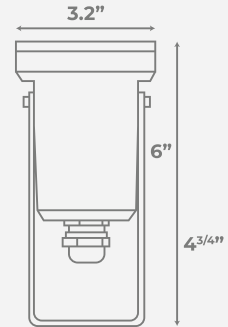

# UL316-9A

**9W (3X3W), OPTIONAL 10W AND 12W RGBW  
12VAC OR 24VDC  
DRY OR SUBMERSIBLE CAST 316L SS**

Replaceable LEDs  
certified for swimming pools and spas

## Description

Input voltage	12VAC or 24VDC
Output power	9 watts (3X3W), optional 10 WATT AND 12 WATT RGBW
Luminous flux output	100 to 110 lm/W
Rendering index	>70rA (warm white)
Beam angle	10-15 degrees - optional 25,45,60,90(25° for RGBW)
LEDs	Replaceable - Internal Driver
Material	Cast 316L STAINLESS STEEL silicone gasket - tempered glass lens
Face ring	Standard 'sparkle matt' SS or mirror polish w/ niche
Color options	RGB- DMX, RGBW, RGBWW
White	CREE- XPE - 2700K TO 6500K
LEDs operating life	> 50,000 hours REPLACEABLE LEDs
IP rating	IP68 - CERTIFIED SUBMERSIBLE OR DRY
Cable	9 FEET- SOW 18/5 longer lengths can be ordered
Dimensions	Diameter 3.2"x 6"H with yoke
Certification	cULus CSA22.2 no.89 - including swimming pools and splash pads
Installation	Submersible or Dry