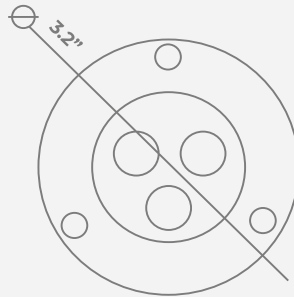

# UL316-9A

**9W (3X3W), OPTIONAL 10W AND 12W RGBW  
12VAC OR 24VDC  
DRY OR SUBMERSIBLE CAST 316L SS**

Replaceable LEDs  
certified for swimming pools and spas

## Specification

## Description

Input voltage	12VAC or 24VDC
Output power	9 watts (3X3W), optional 10 WATT AND 12 WATT RGBW
Luminous flux output	100 to 110 lm/W
Rendering index	>70rA (warm white)
Beam angle	10-15 degrees - optional 25,45,60,90(25° for RGBW)
LEDs	Replaceable - Internal Driver
Material	Cast 316L STAINLESS STEEL silicone gasket - tempered glass lens
Face ring	Standard 'sparkle matt' SS or mirror polish w/ niche
Color options	RGB- DMX, RGBW, RGBWW
White	CREE- XPE - 2700K TO 6500K
LEDs operating life	> 50,000 hours REPLACEABLE LEDs
IP rating	IP68 - CERTIFIED SUBMERSIBLE OR DRY
Cable	9 FEET- SOW 18/5 longer lengths can be ordered
Dimensions	Diameter 3.2"x 6"H with yoke
Certification	cULus CSA22.2 no.89 - including swimming pools and splash pads
Installation	Submersible or Dry