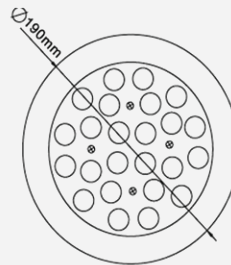

# UL316-96RW

**96W (24 X 4W) - RGBW - 24VDC**  
**SUBMERSIBLE**  
**CAST 316L SS**

Cast Stainless Steel - Replaceable LEDs  
 Removable Base, Disc and Yoke  
 Submersible Installation  
 Matte Finish Face Ring or Mirror Polish with Niche

Specification	Description
Input voltage	24VDC
Output power	96 watts (24x4W) 4 in1 RGBW
Luminous flux output	100 to 110 lm/W
Rendering index	>70rA (warm white)
Beam angle	recommended 25 degrees - optional 10,45,60,90
LEDs	Replaceable - Internal Driver
Material	Cast 316L STAINLESS STEEL silicone gasket - tempered glass lens
Face ring	Standard 'sparkle matt' SS or mirror polish w/ niche
Color option	RGBW, RGBWW - 4 Channel DMX controllable
White	CREE- XPE - 2700K TO 6500K
LEDs operating life	> 50,000 hours REPLACEABLE LEDs
IP rating	IP68 - CERTIFIED SUBMERSIBLE OR DRY
Cable	9 FEET- SOW 18/5 - longer lengths can be ordered
Dimensions	Diameter 7 1/2"x 7 1/2"H with yoke
Certification	cULus CSA22.2 no.89 - including swimming pools and splash pads
Installation	Submersible