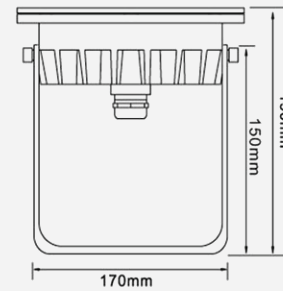

# UL316-96RW

**96W (24 X 4W) - RGBW - 24VDC**  
**SUBMERSIBLE**  
**CAST 316L SS**

Cast Stainless Steel - Replaceable LEDs  
 Removable Base, Disc and Yoke  
 Submersible Installation  
 Matte Finish Face Ring or Mirror Polish with Niche

Specification	Description
Input voltage	24VDC
Output power	96 watts (24x4W) 4 in1 RGBW
Luminous flux output	100 to 110 lm/W
Rendering index	>70rA (warm white)
Beam angle	recommended 25 degrees - optional 10,45,60,90
LEDs	Replaceable - Internal Driver
Material	Cast 316L STAINLESS STEEL silicone gasket - tempered glass lens
Face ring	Standard 'sparkle matt' SS or mirror polish w/ niche
Color option	RGBW, RGBWW - 4 Channel DMX controllable
White	CREE- XPE - 2700K TO 6500K
LEDs operating life	> 50,000 hours REPLACEABLE LEDs
IP rating	IP68 - CERTIFIED SUBMERSIBLE OR DRY
Cable	9 FEET- SOW 18/5 - longer lengths can be ordered
Dimensions	Diameter 7 1/2"x 7 1/2"H with yoke
Certification	cULus CSA22.2 no.89 - including swimming pools and splash pads
Installation	Submersible