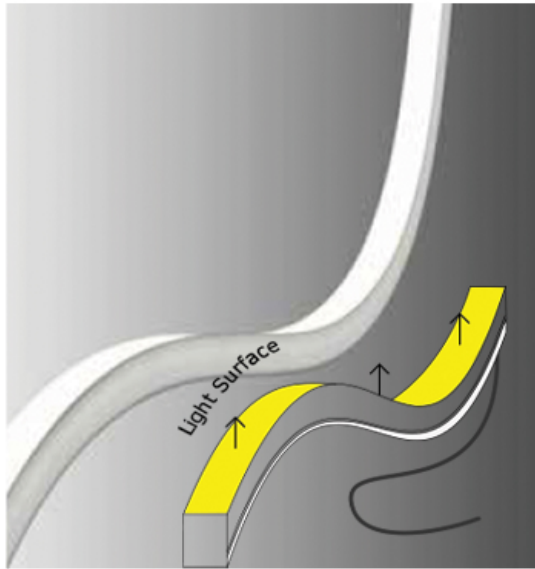

E- FLEX - 24VDC

Unmei LEDs - LED Lighting & Circuitry

Available in solid or dimmable whites, RGB and RGBW-DMX
 Top Bend or Side Bend
 Fully submersible and UL listed for SWIMMING POOLS

PRODUCT DESCRIPTION:

Professional bendable lighting for indoor or outdoor installations
 SS clips or our new SS flexible channel in 19" connecting sections

TECHNICALS FEATURES:

Materials	Nano-polymer resins	
Power Supply	24 Vdc constant voltage ($\pm 5\%$)	
Power	15 W/m up to 19W/M	
Light Source	120 SMD LED/m	
Pitch	8,3 mm (0,326")	
Colour Temperature	2700 K; 3000 K; 3500 K; 4500 K	
Lifetime	> 50000 h (TM21)	
Optics	Transparent or opal diffuser	
Tc body	< 75 °C (167 °F)	
Ta operating temperature	- 30 ÷ 50 °C (-22 ÷ 122 °F)	
Ts surface temperature	≤ 65 °C (149 °F)	
Ti suitable installation temperature	15 ÷ 40 °C (59 ÷ 104 °F)	
Storage temperature	-30 ÷ 85 °C (-22 ÷ 185 °F)	
Functions	On/Off ; dimmable	
Cable	AWM style 20233 2x 0,75mm ² AWG18 (red-black) ext ø 5,2 mm (0,205") L. 1 m (3,28 ft)	
Weigth	300 g/m (3,22 oz/ft)	
Installations	Recessed or surface mounted (floor, wall, ceiling) SS clips every 10" or flexible SS channel (19.7" linkable sections)	