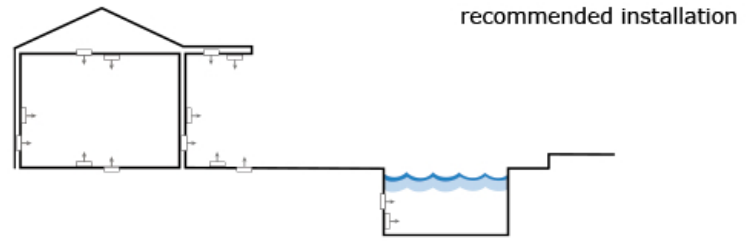

E- FLEX - 24VDC

Unmei LEDs - LED Lighting & Circuitry

Available in solid or dimmable whites, RGB and RGBW-DMX
 Top Bend or Side Bend
 Fully submersible and UL listed for SWIMMING POOLS

PRODUCT DESCRIPTION:

Professional bendable lighting for indoor or outdoor installations
 SS clips or our new SS flexible channel in 19" connecting sections

TECHNICALS FEATURES:

Materials	Nano-polymer resins	
Power Supply	24 Vdc constant voltage ($\pm 5\%$)	
Power	15 W/m up to 19W/M	
Light Source	120 SMD LED/m	
Pitch	8,3 mm (0,326")	
Colour Temperature	2700 K; 3000 K; 3500 K; 4500 K	
Lifetime	> 50000 h (TM21)	
Optics	Transparent or opal diffuser	
Tc body	< 75 °C (167 °F)	
Ta operating temperature	- 30 ÷ 50 °C (-22 ÷ 122 °F)	
Ts surface temperature	≤ 65 °C (149 °F)	
Ti suitable installation temperature	15 ÷ 40 °C (59 ÷ 104 °F)	
Storage temperature	-30 ÷ 85 °C (-22 ÷ 185 °F)	
Functions	On/Off ; dimmable	
Cable	AWM style 20233 2x 0,75mm ² AWG18 (red-black) ext ø 5,2 mm (0,205") L. 1 m (3,28 ft)	
Weigth	300 g/m (3,22 oz/ft)	
Installations	Recessed or surface mounted (floor, wall, ceiling) SS clips every 10" or flexible SS channel (19.7" linkable sections)	