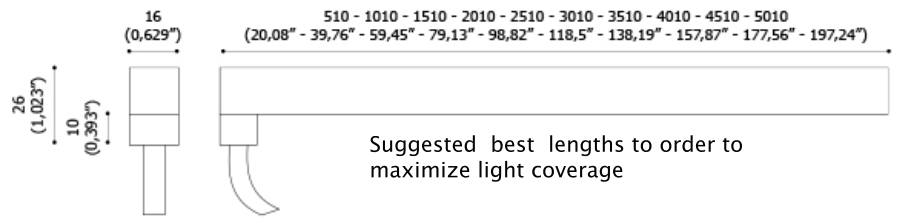

E- FLEX - 24VDC

Unmei LEDs - LED Lighting & Circuitry

Available in solid or dimmable whites, RGB and RGBW-DMX
 Top Bend or Side Bend
 Fully submersible and UL listed for SWIMMING POOLS

PRODUCT DESCRIPTION:

Professional bendable lighting for indoor or outdoor installations
 SS clips or our new SS flexible channel in 19" connecting sections

TECHNICALS FEATURES:

Materials	Nano-polymer resins	
Power Supply	24 Vdc constant voltage ($\pm 5\%$)	
Power	15 W/m up to 19W/M	
Light Source	120 SMD LED/m	
Pitch	8,3 mm (0,326")	
Colour Temperature	2700 K; 3000 K; 3500 K; 4500 K	
Lifetime	> 50000 h (TM21)	
Optics	Transparent or opal diffuser	
Tc body	< 75 °C (167 °F)	
Ta operating temperature	- 30 ÷ 50 °C (-22 ÷ 122 °F)	
Ts surface temperature	≤ 65 °C (149 °F)	
Ti suitable installation temperature	15 ÷ 40 °C (59 ÷ 104 °F)	
Storage temperature	-30 ÷ 85 °C (-22 ÷ 185 °F)	
Functions	On/Off ; dimmable	
Cable	AWM style 20233 2x 0,75mm ² AWG18 (red-black) ext ø 5,2 mm (0,205") L. 1 m (3,28 ft)	
Weigth	300 g/m (3,22 oz/ft)	
Installations	Recessed or surface mounted (floor, wall, ceiling) SS clips every 10" or flexible SS channel (19.7" linkable sections)	