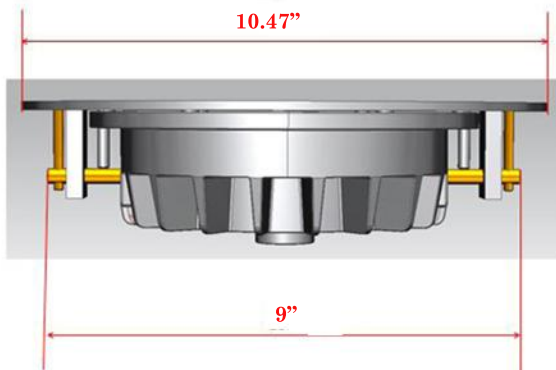

UL316-72RW

18 X 4W (4IN1) RGBW- 24VDC

Submersible Cast 316L SS

Optional white with DMX

Clear or frosted tempered glass

Certified for swimming pools and spas

- *Replaceable LEDs
- *Cast 316L Stainless Steel light
- *Optional mirror polish face ring

Fully adjustable SS niche which allows for an angle adjustment as well as 360° rotation of the light

Unmei

LED LIGHTING & CIRCUITRY
See the world in a whole new light