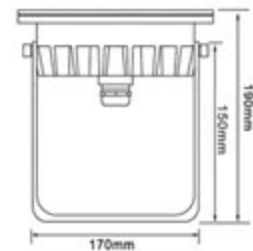

# UL316-96RW

**96W (24 X 4W) - RGBW**

**24VDC**

**Submersible Cast 316L SS**

**Replaceable LEDs**

## Specifications

|                             |   |
|-----------------------------|---|
| <b>Input voltage</b>        | <b>24VDC</b>  |
| <b>Output power</b>         | <b>96 watts (24x4W) 4 in1 RGBW</b>                                    |
| <b>Luminous flux output</b> | <b>100 to 110 lm/W</b>  |
| <b>Rendering Index</b>      | <b>&gt;70rA (warm white)</b>  |
| <b>Beam angle</b>           | <b>recommended 25 degrees - optional 10,45,60,90</b>                  |
| <b>LEDs</b>                 | <b>Replaceable- Internal Driver</b>                                   |
| <b>Material</b>             | <b>Cast 316L STAINLESS STEEL</b>                                      |
|                             | <b>silicone gasket - tempered glass lens</b>                          |
| <b>Face ring</b>            | <b>Standard 'sparkle matt' SS or mirror polish w/ niche</b>           |
| <b>Color options</b>        | <b>RGBW, RGBWW - 4 Channel DMX controllable</b>                       |
| <b>White</b>                | <b>CREE- XPE - 2700K TO 6500K</b>                                     |
| <b>LEDs operating life</b>  | <b>&gt; 50,000 hours - REPLACEABLE LEDs</b>                           |
| <b>IP rating</b>            | <b>IP68 - CERTIFIED SUBMERSIBLE</b>                                   |
| <b>Cable</b>                | <b>9 FEET- SOW 18/5 - longer lengths can be ordered</b>               |
| <b>Dimensions</b>           | <b>Diameter 7 1/2"x 7 1/2"H with yoke</b>                             |
| <b>Certifications</b>       | <b>cULus CSA22.2 no.89 - including swimming pools and splash pads</b> |
| <b>Installation</b>         | <b>Submersible</b>  |